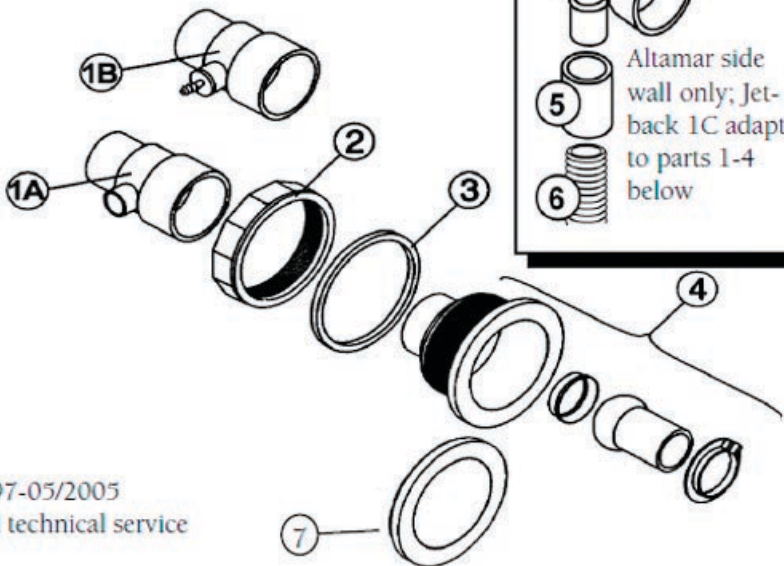

## Whirlpool Jet (1997-05/2005)

- 1A. 6540-610, Jetback, 1" Orifice
- 1B. 6540-650, Jetback, 0.57" Orifice
- 1C. 6541-805, Jetback, 0.55" Orifice  
(Altamar side wall)
2. 6540-108, Nut (Part 6540-071 can be used in place of part 6540-108 with original 6540-524 O-ring)
3. 6540-524, O-ring
- 4A. 6540-611, Wall fitting with eyeball (white)
- 4B. 6541-654, Wall fitting with eyeball with escutcheon (gray)
5. 6540-016, Coupling, 0.75" Slip (Altamar side wall)
6. 6540-395, Flex hose, 0.75" O.D. x 0.5" I.D. (Altamar side wall)
7. 6540-231, Escutcheon 316SS

NOTE: Can use a replacement for 1997-05/2005 assembly. Modification is needed. Call technical service for assistance.